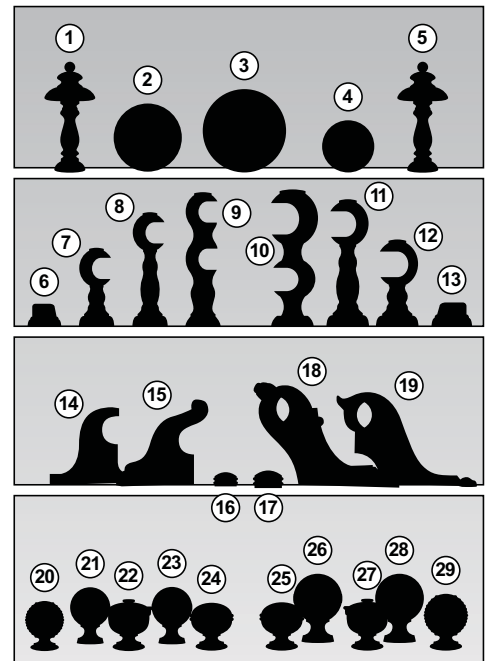

Saltash

Barnwood Grey

Endcap

Barnwood Grey

BarnWood®

An innovative and unique collection inspired by the organic aging process of wood. Offered in four colour ways, with a further four painted options to compliment and mix and match the wood finishes. Each piece is hand-crafted, finely finished by experienced craftsmen and produced using the finest timbers. All here in Britain. Incorporating both functional and decorative brackets, along with an option of a rope bound finial to add a touch of the rustic, to what is a truly inspired and unique range of products.

distributor address

- | | |
|--------------------------------|---|
| 1 French Holdback | 15 Decorative Archtrave Bracket 35 & 45mm |
| 2 Classic Holdback | 16 End Cap 35mm |
| 3 Decorative Holdback | 17 End Cap 45mm |
| 4 Stepped Holdback | 18 Louis Decorative Bracket |
| 5 French Holdback | 19 Empire Decorative Bracket |
| 6 Recess Bracket 35mm | 20 Ives 35mm |
| 7 Cup Bracket 35mm | 21 Carbis 35mm |
| 8 Extended Cup Bracket 35mm | 22 Austell 35/45mm |
| 9 Double Cup Bracket 35/35mm | 23 Saltash 35mm |
| 10 Double Cup Bracket 45/35mm | 24 Lamorna 35mm/45mm |
| 11 Extended Cup Bracket 45mm | 25 Lamorna 35/45mm |
| 12 Cup Bracket 45mm | 26 Saltash 45mm |
| 13 Recess Bracket 45mm | 27 Austell 35/45mm |
| 14 Archtrave Bracket 35 & 45mm | 28 Carbis 45mm |
| | 29 Ives 45mm |