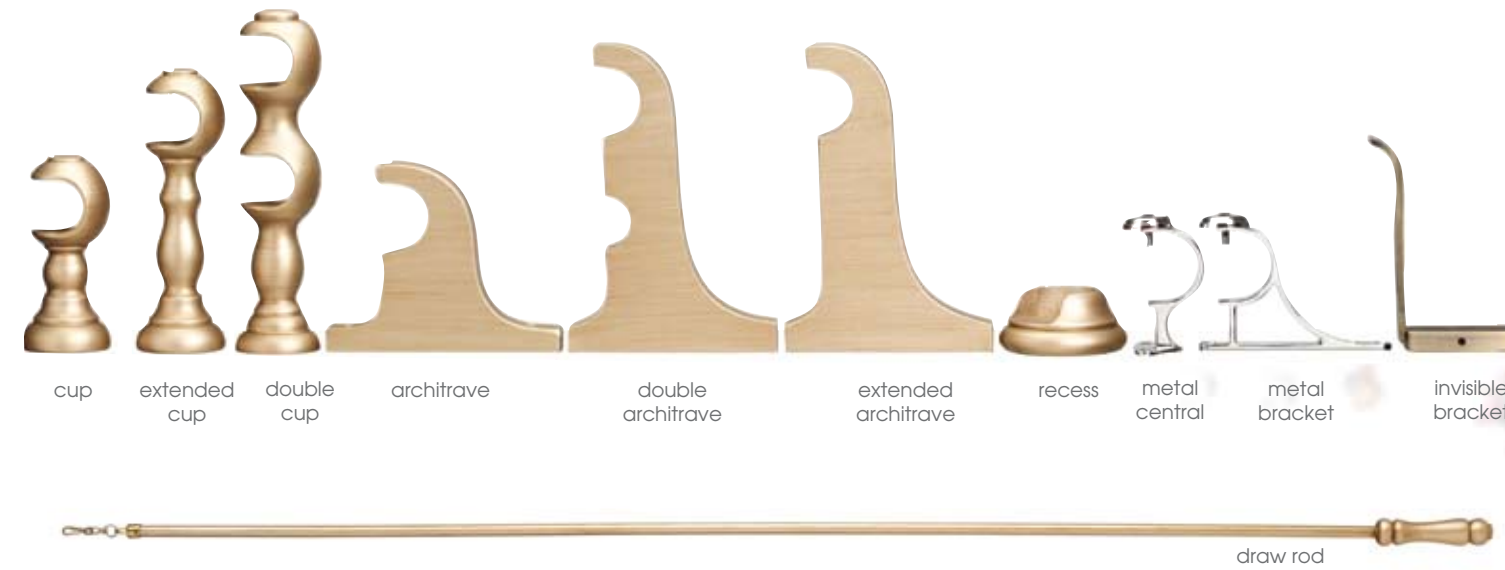

satin silver black

dark pearl

modern gold

light pearl

cup extended cup double cup architrave double architrave extended architrave recess metal central metal bracket invisible bracket

tieback

black dark pearl light pearl modern gold

holdback

The Tiara Collection

Byron & Byron brings you The Tiara Collection. A unique collection that has been developed using contemporary metallic finishes applied to wood, highlighted with crystals to bring you elegance with a touch of magic. Each piece is hand-crafted, finely finished by experienced craftsmen and produced using the finest timbers.

The collection incorporates a range of Tie-backs, designed to co-ordinate the simple, yet wonderfully contemporary range. Also available are traditional wooden hold-backs in co-ordinating colours, along with a range of bracket options that will cater for the complexity of any window setting. And just in case you need it, there is also an option of a curtain draw rod.

satin silver black

dark pearl

modern gold

light pearl

Ø35mm

pole length (size cm): 150 / 180 / 210 / 240 / 300

Ø45mm

pole length (size cm): 150 / 180 / 210 / 240 / 300